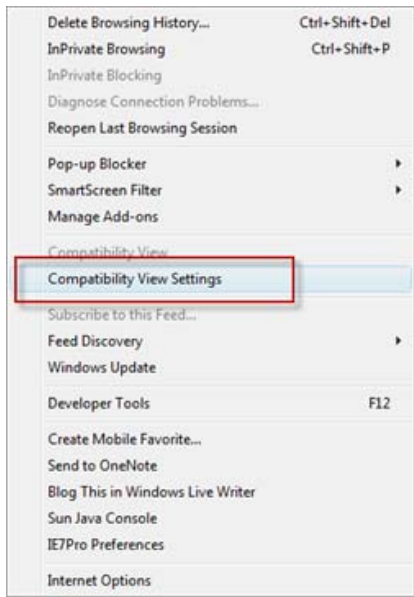

## Compatibility mode

1. Open Internet Explorer
2. Click on Tools
3. Click on Compatibility View Settings

4. Click on "Display All Websites in Compatibility View":